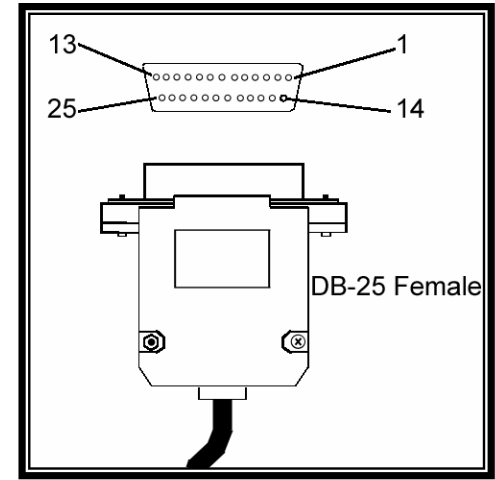

Atron Systems, Inc.

PC-100 to IBM PC 25 Pin Interface Cable

<http://www.atronsystems.com/techs.htm>

12-26-2001

600-00401-02003M